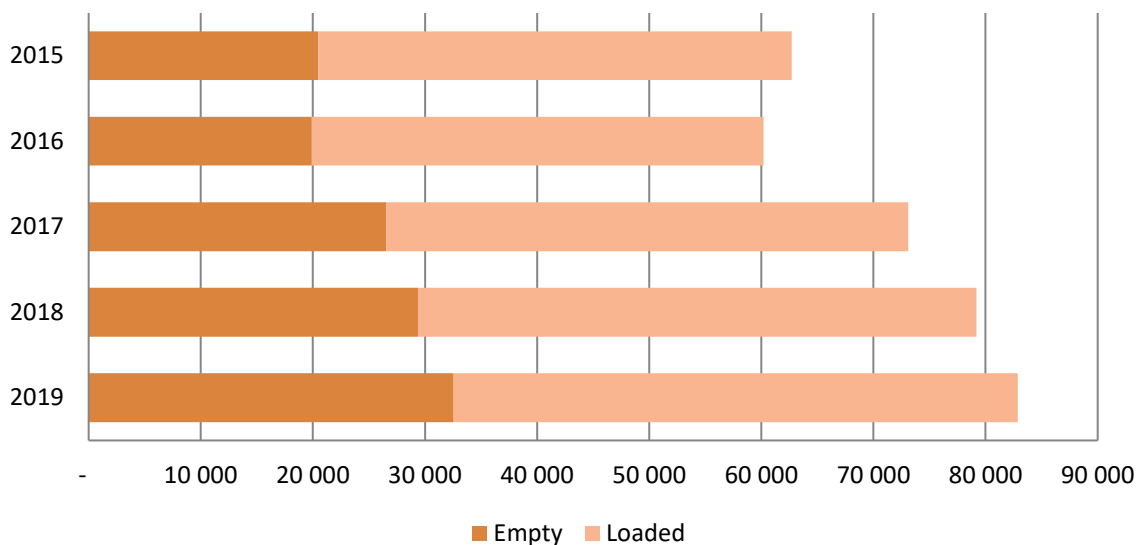

CONTAINER OPERATIONS, THE PORT OF LARVIK 2015–2019

Containers (TEUs)

Cargo by containers (tons)